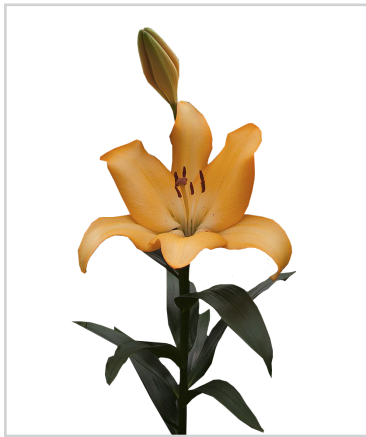

Sparkling Joy

Sunset Joy

Tangerine Joy

Tropical Joy

Winning Joy

Varieties available for all pot sizes | Endless combination possibilities | Compact

Outstanding color selection | Short grow time

Crop time: 7-11 weeks | Height: 12-17"

Asiatic Lily | LA HYBRID

Lady Luck

Extra-large blooms & good color range
PGR can be used effectively to minimize height
Crop time: 10-12 weeks | Height: 35-45"

Arbatax

Bach

Brindisi

Corleone

Eremo