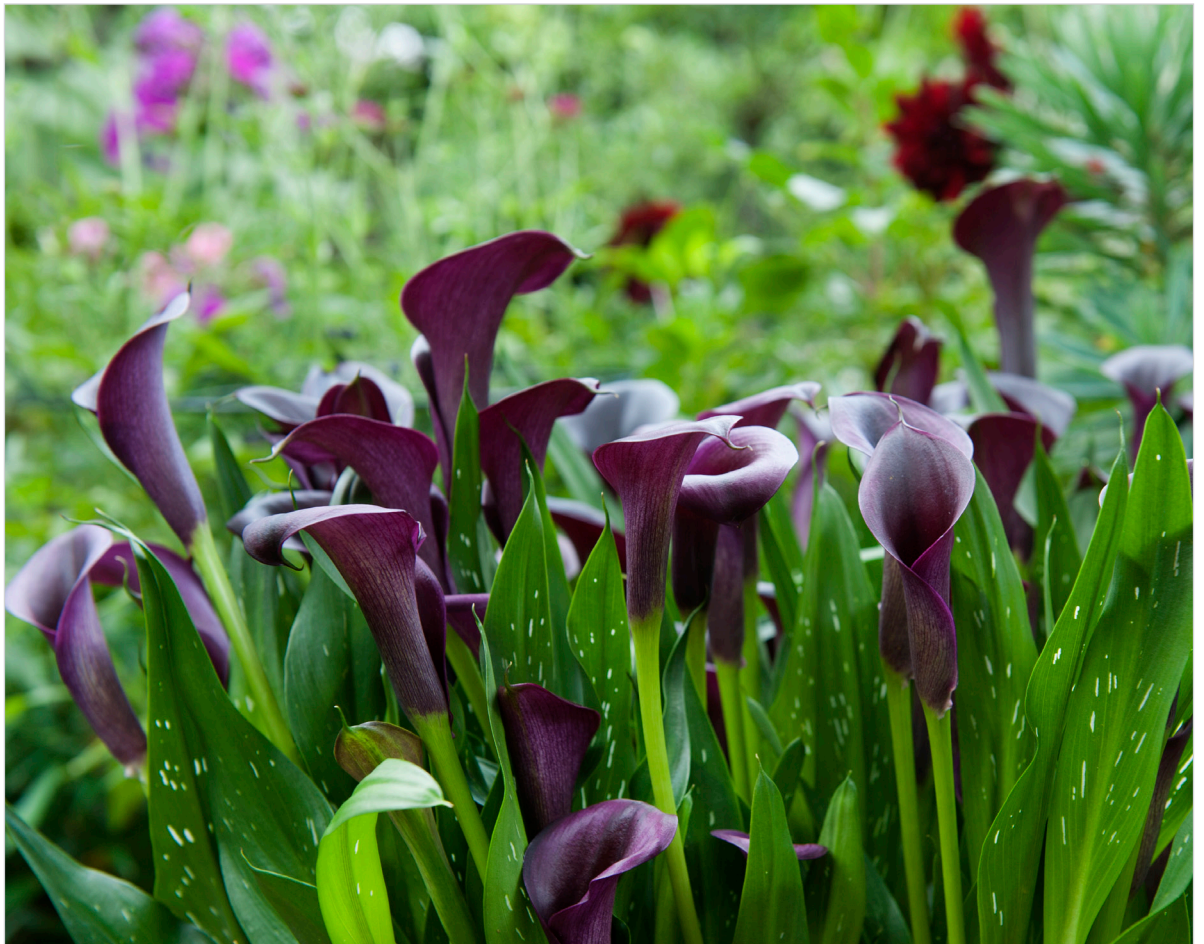

Exclusive Series | Long Lasting, Large Flowers | Fast Crop Time
Crop Time: 10-11 weeks | Height: 10-18"

Black Berry

Candy Art

Ivory Art

Shiny Art

Sweet Art

Virgin Art

White Art